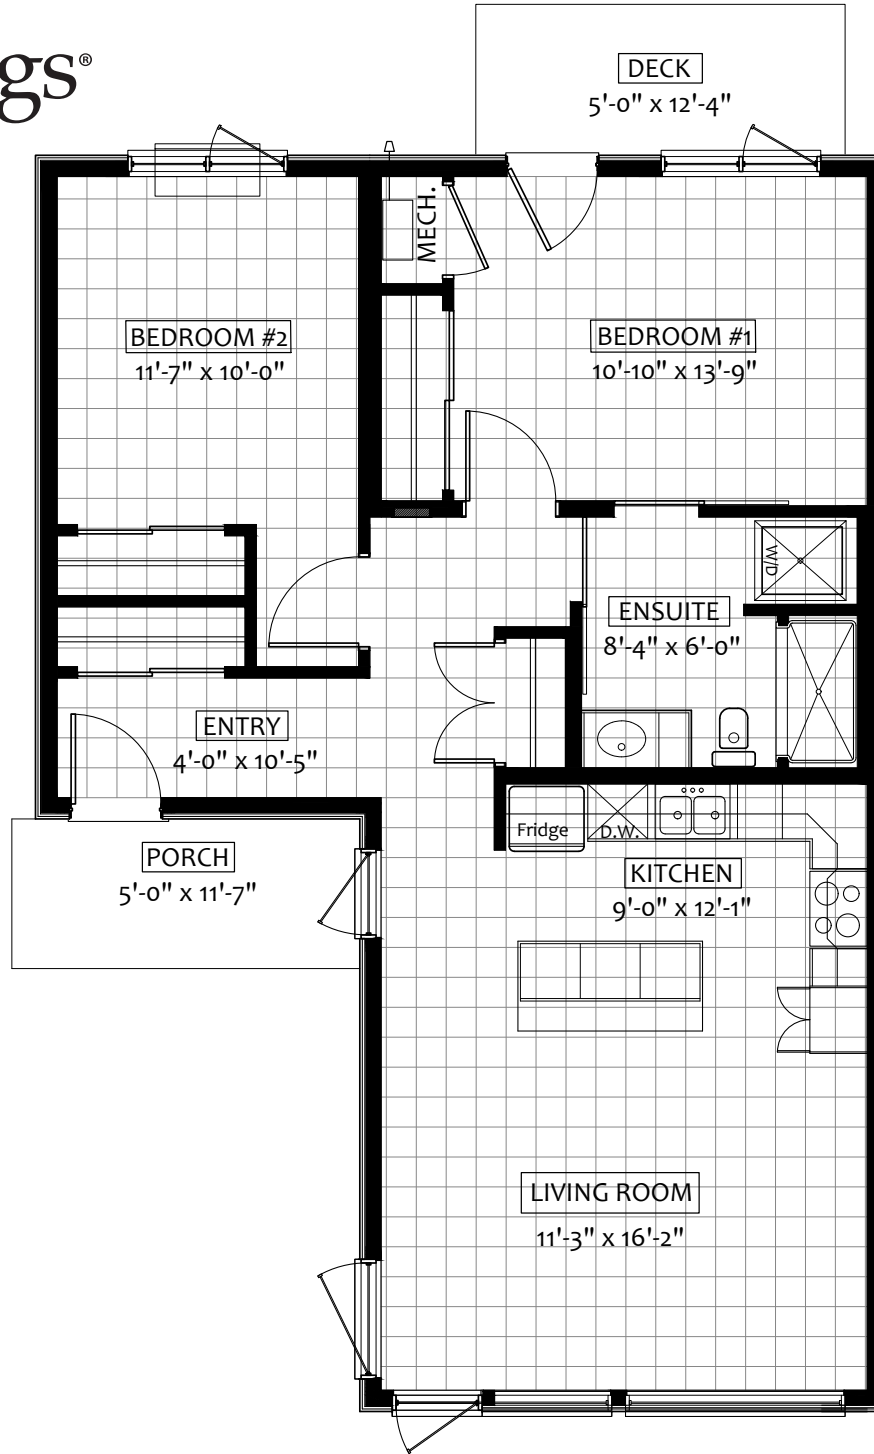

Wellings[®]
OF WINCHESTER

ZODIAC

2 BEDROOM

INTERIOR: 947 SQ FT

PORCH & DECK: 120 SQ FT

UNIT AREAS MAY VARY. SOME UNITS OF THE SAME TYPE WILL BE REVERSED. SEE KEY PLANS.