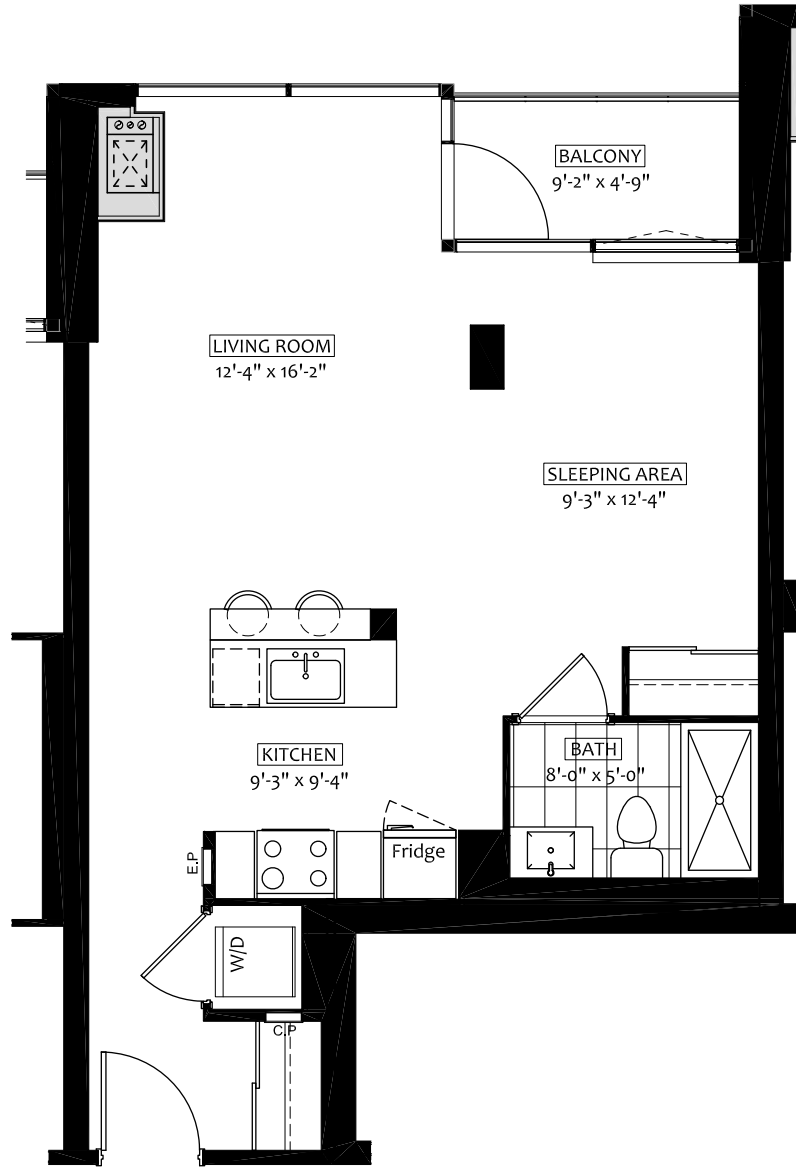

# DREAM CATCHER 2

MODEL J2

STUDIO

TOTAL: **677 SQ FT**

INTERIOR: **634 SQ FT**

BALCONY: **43 SQ FT**

ILLUSTRATIONS FOR MARKETING PROPOSES ONLY. SIZES MAY VARY SLIGHTLY.