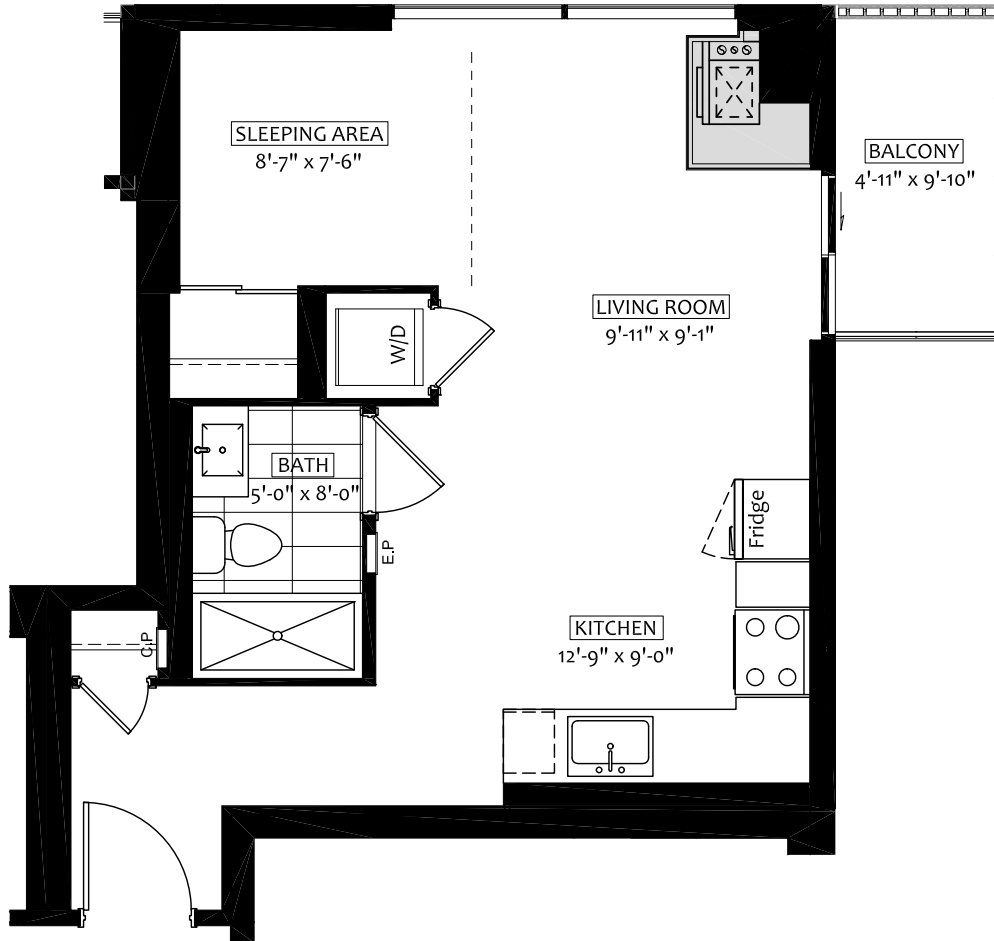

Wellings[®]
OF CALGARY

NATOOYI

MODEL L

STUDIO

TOTAL: **576 SQ FT**

INTERIOR: **529 SQ FT**

BALCONY: **47 SQ FT**

ILLUSTRATIONS FOR MARKETING PROPOSES ONLY. SIZES MAY VARY SLIGHTLY.