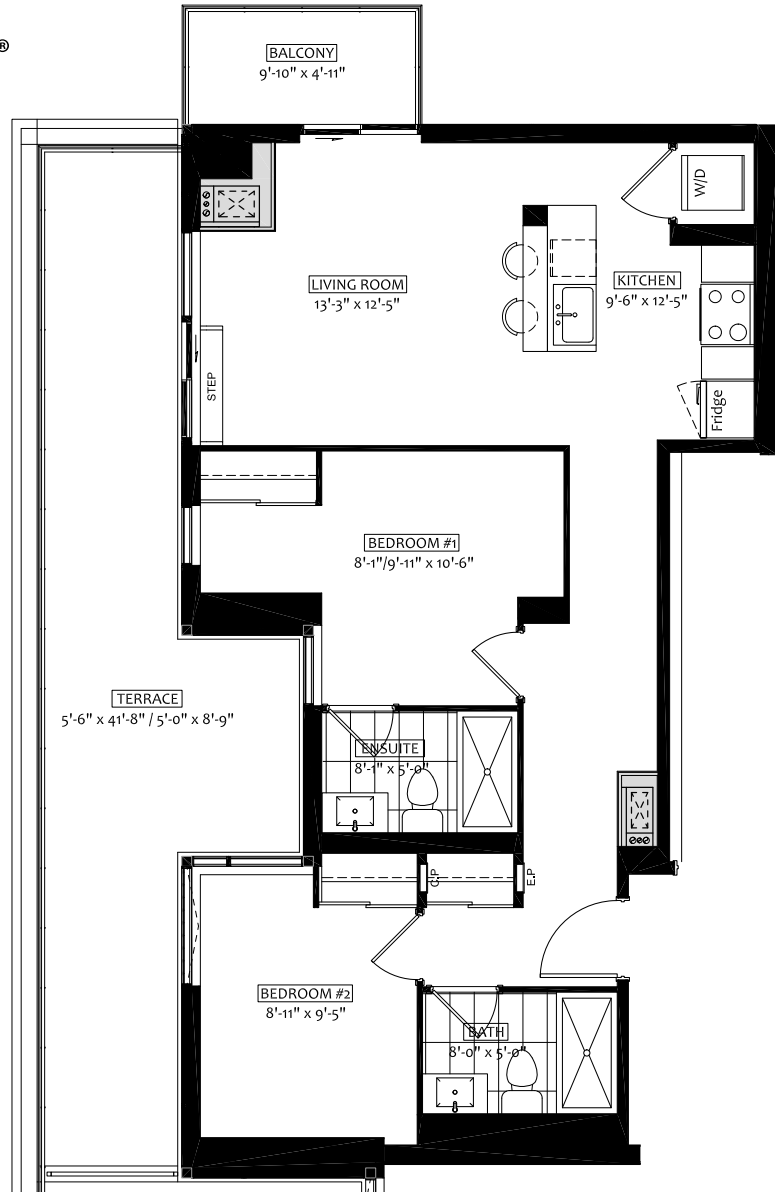

Wellings[®]
OF CALGARY

NORTH STAR

MODEL C

2 BEDROOM

TOTAL: **1195 SQ FT**

INTERIOR: **850 SQ FT**

BALCONY: **48 SQ FT**

TERRACE: **297 SQ FT**

ILLUSTRATIONS FOR MARKETING PROPOSES ONLY. SIZES MAY VARY SLIGHTLY.