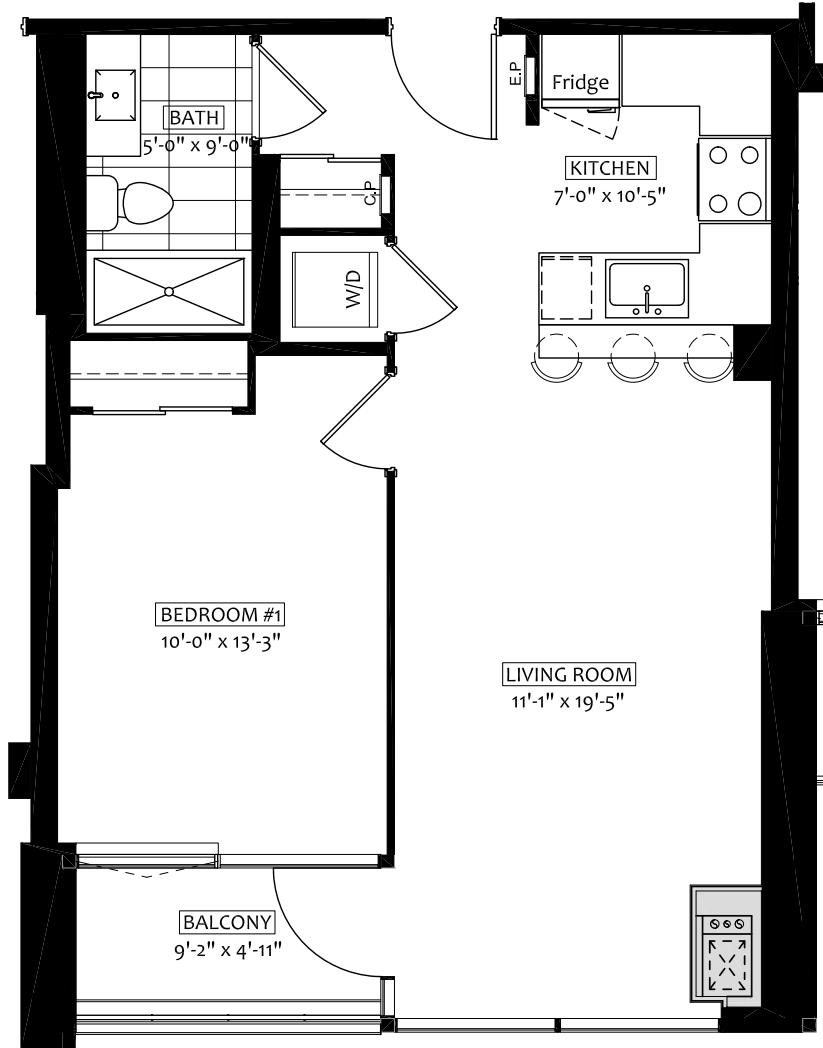

Wellings[®]
OF CALGARY

REFRESH

MODEL E

1 BEDROOM

TOTAL: **682 SQ FT**

INTERIOR: **639 SQ FT**

BALCONY: **43 SQ FT**

ILLUSTRATIONS FOR MARKETING PROPOSES ONLY. SIZES MAY VARY SLIGHTLY.