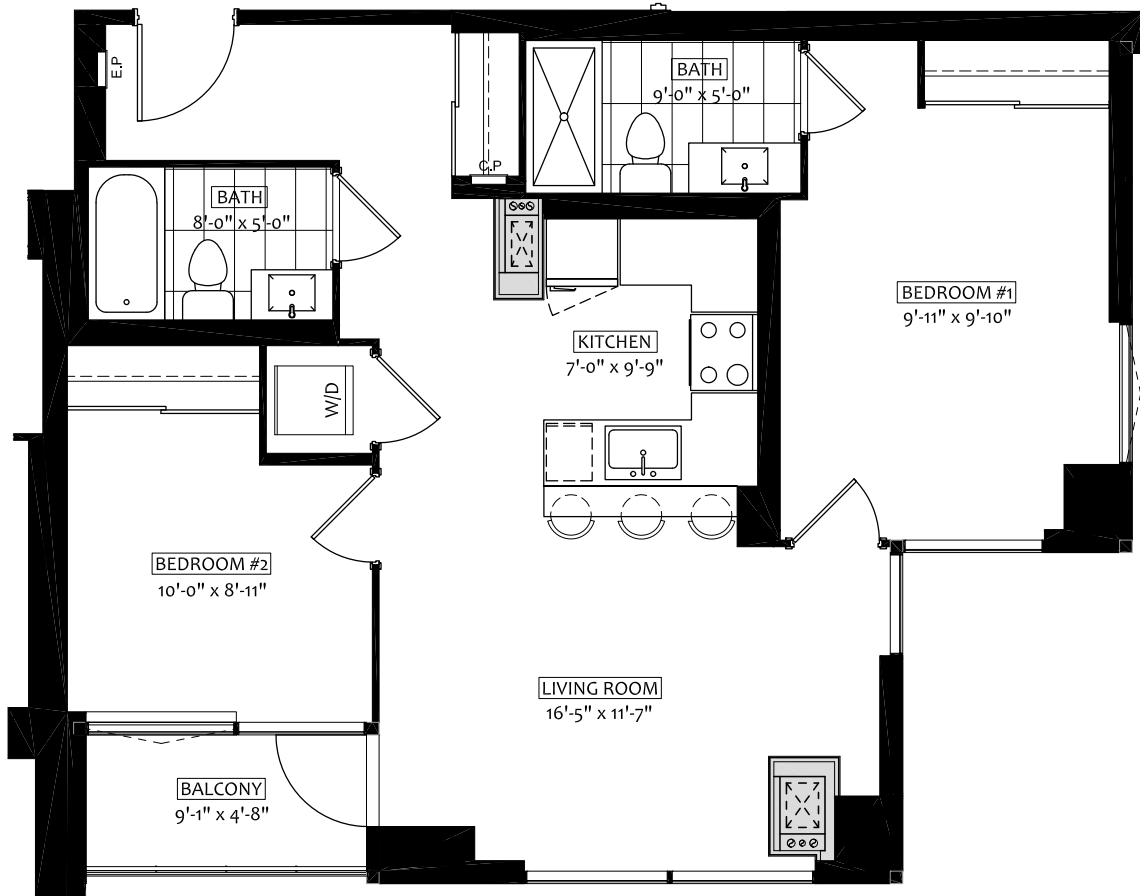

# WAYFINDER

MODEL M

2 BEDROOM

TOTAL: **916 SQ FT**

INTERIOR: **873 SQ FT**

BALCONY: **43 SQ FT**

ILLUSTRATIONS FOR MARKETING PROPOSES ONLY. SIZES MAY VARY SLIGHTLY.