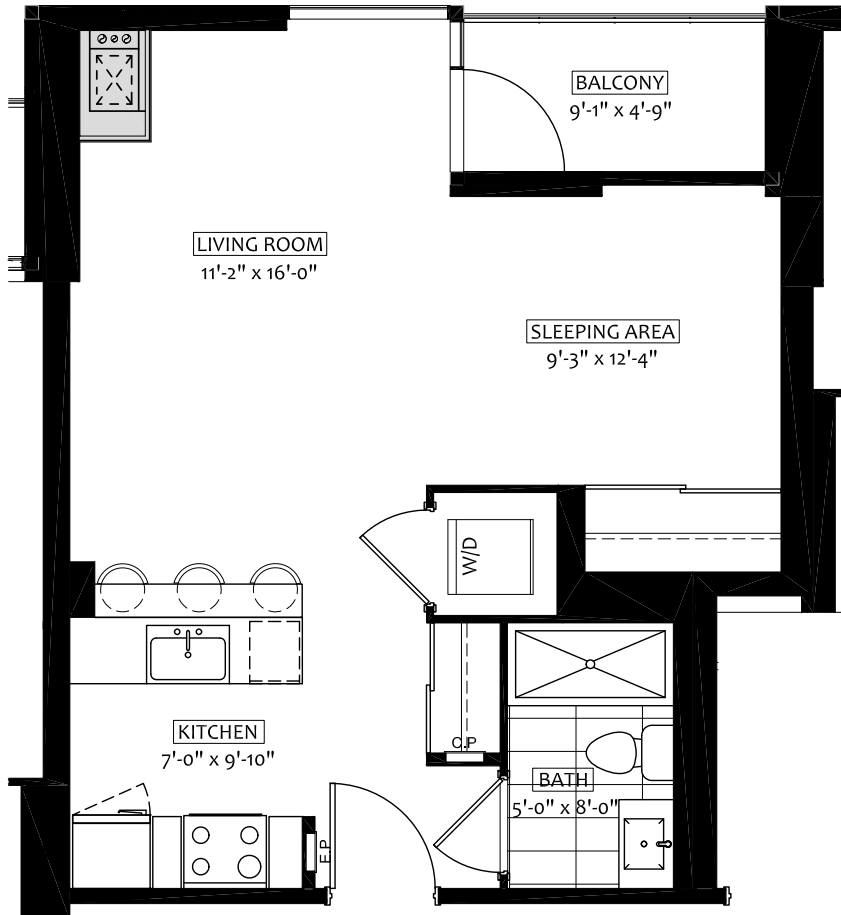

# RADIANCE

MODEL K

STUDIO

TOTAL: **578 SQ FT**

INTERIOR: **535 SQ FT**

BALCONY: **43 SQ FT**

ILLUSTRATIONS FOR MARKETING PROPOSES ONLY. SIZES MAY VARY SLIGHTLY.