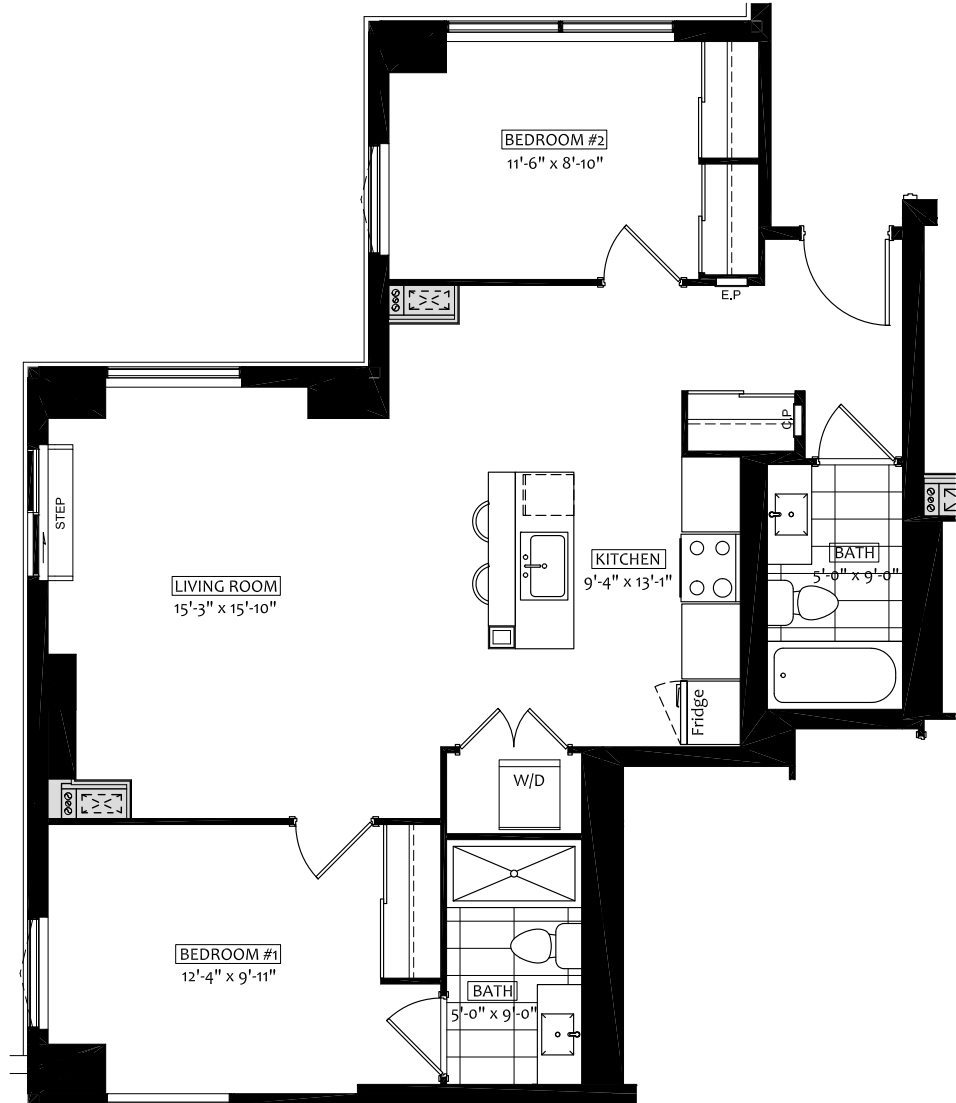

Wellings®
OF CALGARY

RIVERBANK

MODEL Q1

2 BEDROOM

TOTAL: **1872 SQ FT**

INTERIOR: **956 SQ FT**

TERRACE: **916 SQ FT**

ILLUSTRATIONS FOR MARKETING PROPOSES ONLY. SIZES MAY VARY SLIGHTLY.